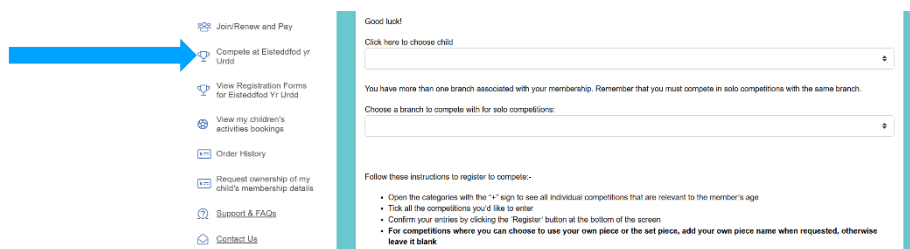

Diolch i chi am eich cydweithrediad parhaus.

Mrs Catrin Gwyn
Pennaeth Cynorthwyol

Pennaeth/Headteacher
Miss E H Powell

09/01/2026

It is now possible to register the children to compete in the Urdd Eisteddfod. For any mass competitions the school will register the children (including the deuawd), but for individual competitions we would appreciate if you could register them on the portal website. You can do that by logging in and going to this page: